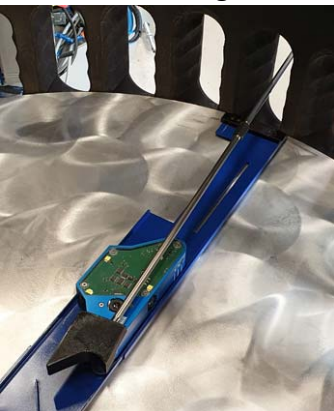

### **Image name**

Pic1 - Liner Condition Camera LCC.jpg

### **Caption**

Chris-Marine<sup>®</sup> Liner Condition Camera (LCC)

---

### **Image name**

Pic2 - Tool for inserting centring and extracting the camera.jpg

### **Caption**

Tool for inserting, centring and extracting the camera

**Image name**

Pic3 - Liner condition camera easily inserted.jpg

**Caption**

The liner condition camera is easily inserted

---

**Image name**