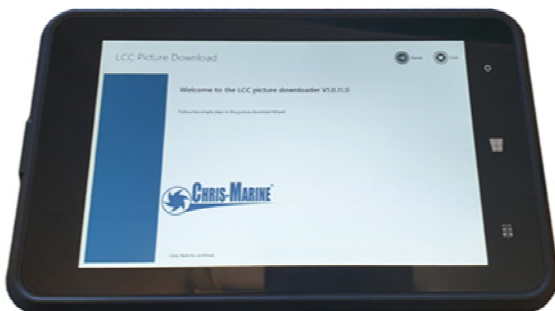

## **PR: Chris-Marine Launches Advanced Camera for Cylinder Liner Condition Monitoring**

---

### **Caption**

Chris-Marine<sup>®</sup> Liner Condition Camera (LCC)

---

### **Caption**

Tool for inserting, centring and extracting the camera

**Image name**

Pic3 - Liner condition camera easily inserted.jpg

**Caption**

The liner condition camera is easily inserted

---

**Image name**

Pic4 - LCC Tablet.jpg

**Caption**

LCC Tablet for downloading camera images

**Image name**

Pic5 - Picture of exhaust valve from inside liner.jpg

**Caption**

Picture of exhaust valve from inside liner

---